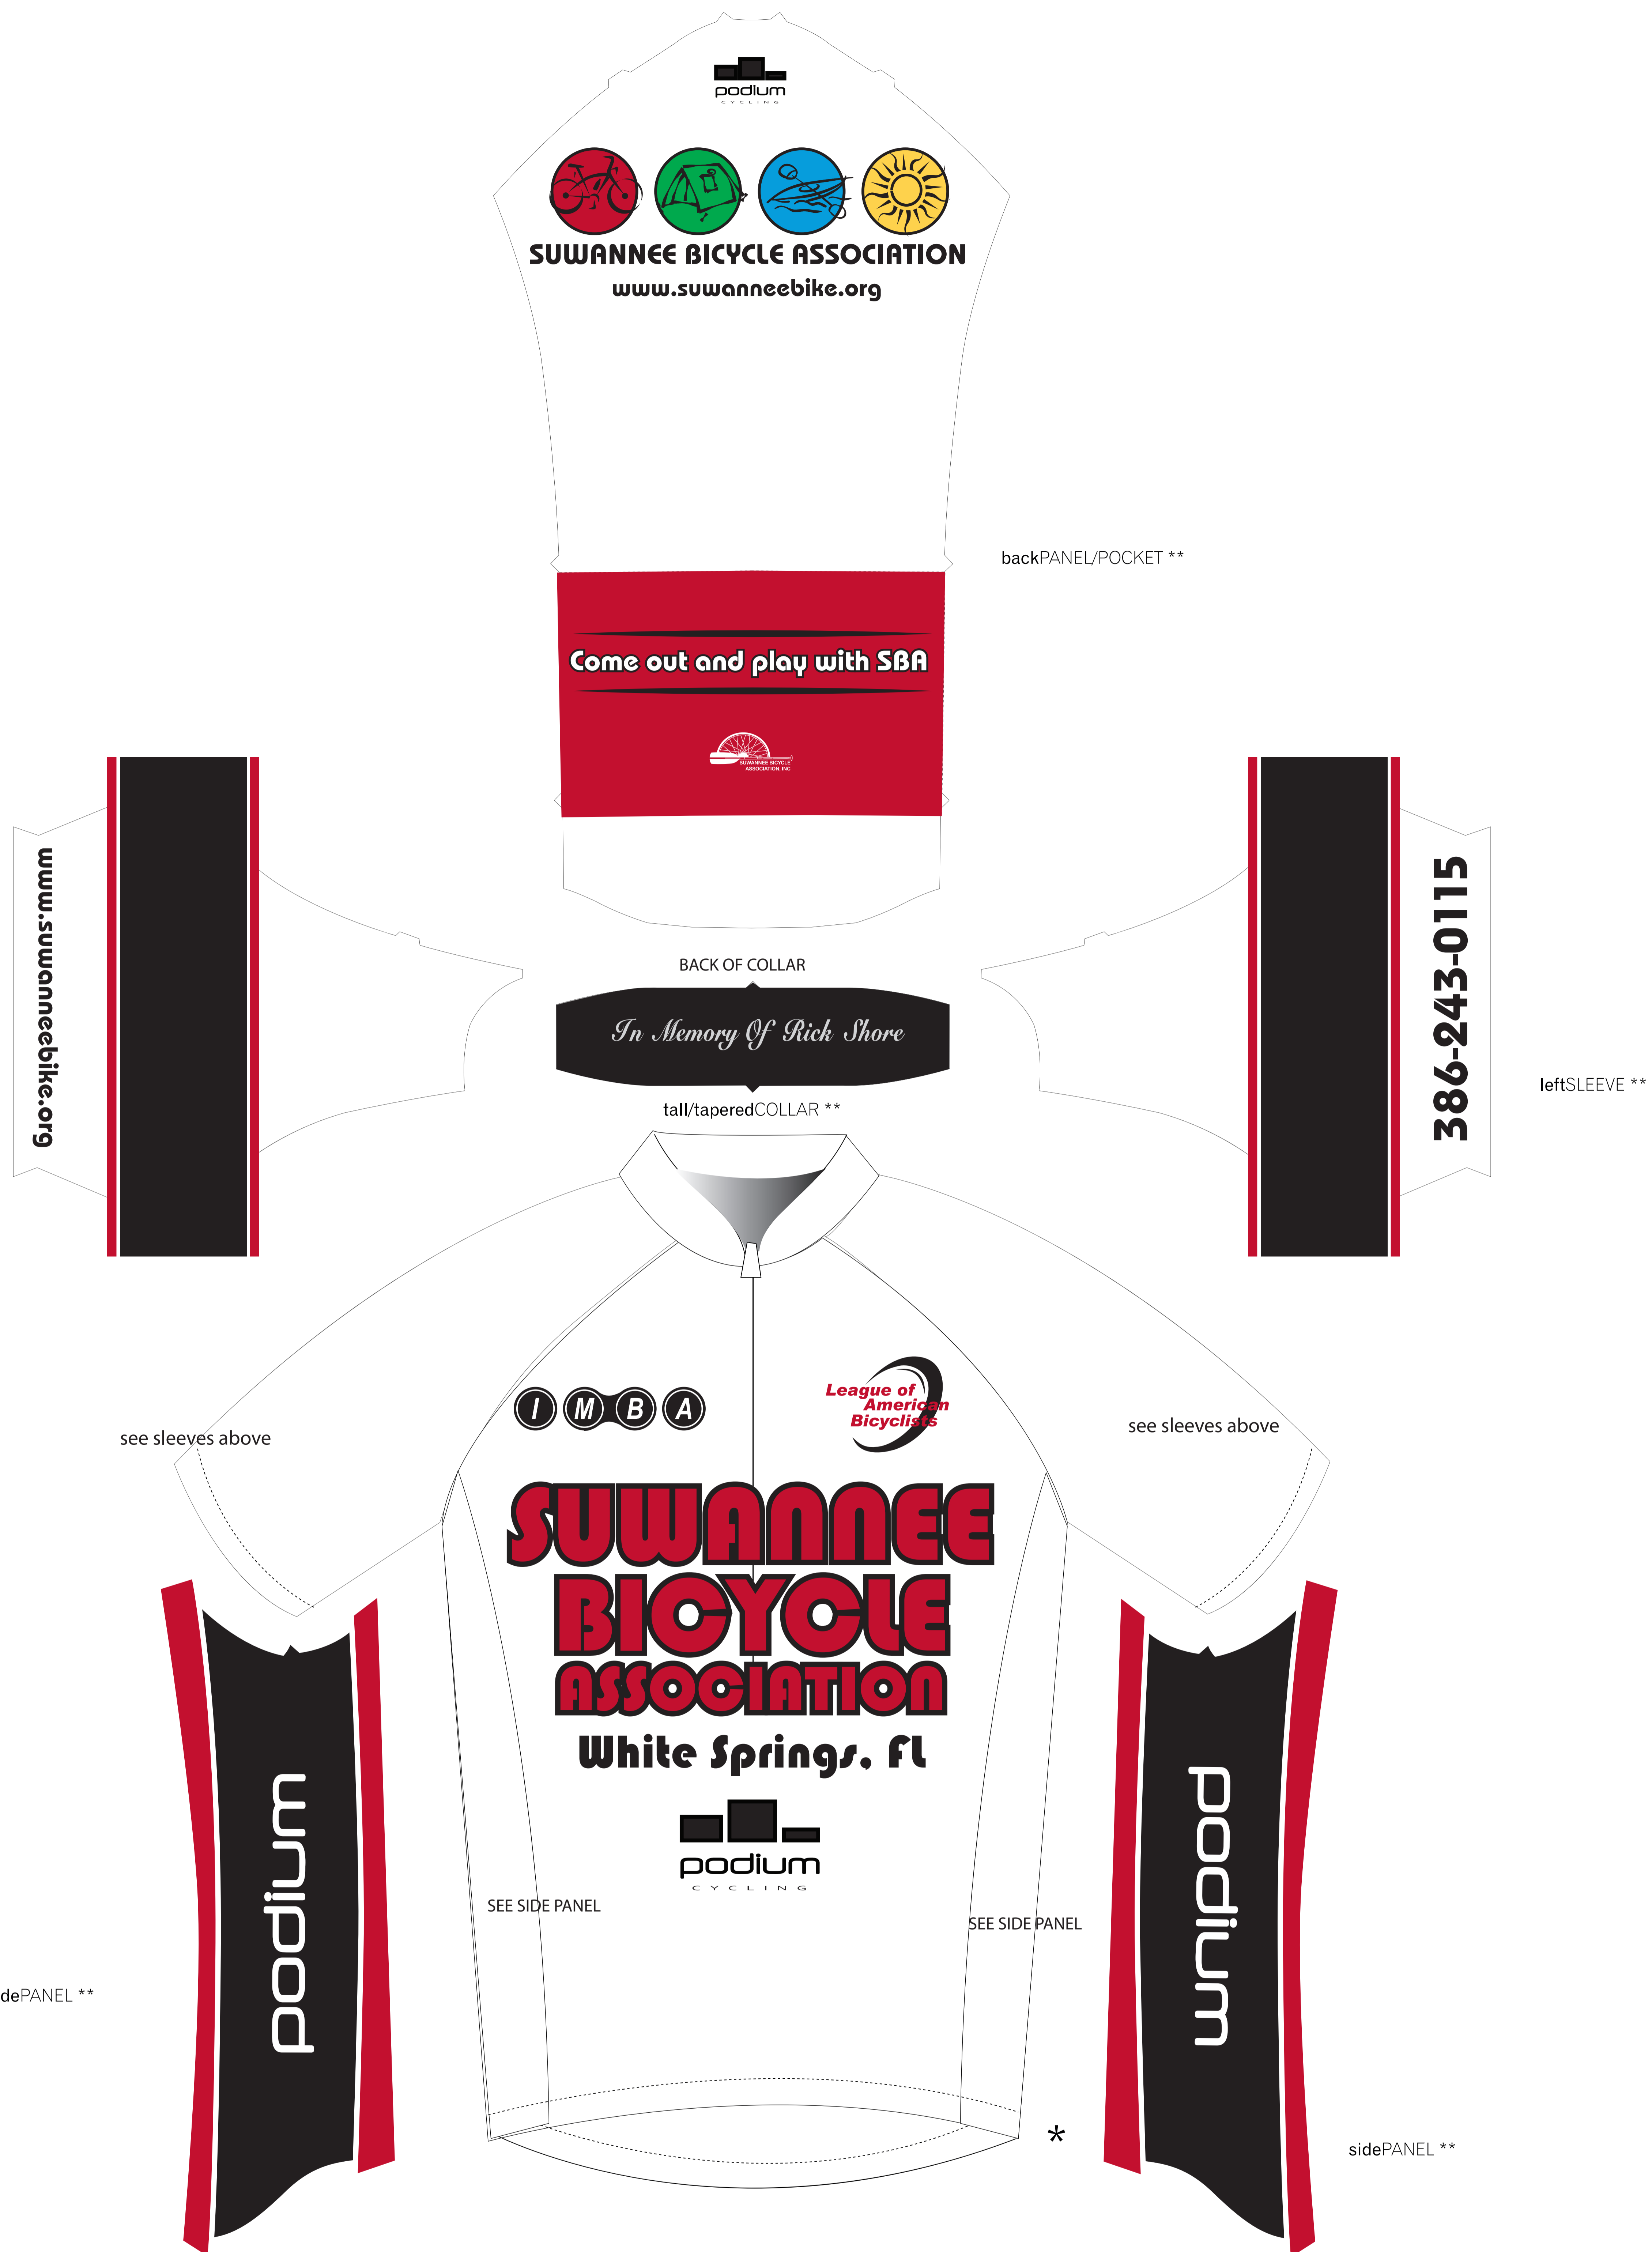

SHOP/TEAM c.s.russett

SHIPDATE

DESIGNER c.s.russett

CONTACT c.s.russett

ORDERDATE

SALES REP

ver. 0001

COLOR BUILDS

PMS | CMYK

- #### ##/##/##
- #### ##/##/##
- #### ##/##/##
- #### ##/##/##
- #### ##/##/##
- #### ##/##/##

LYCRA COLOR

full sublimation

pre-dyed colors

- black
- dusk
- navy
- royal
- red
- pink

STYLE

euroCUT proCUT

ZIPPER

fullZIPPER 14inchZIPPER
 hiddenZIPPER

FABRICnotes

NOTES

*3D VIEW FOR PROOFING ONLY

**TEMPLATE PIECES FOR PRINT PROOFING

P: 800.929.2925
F: 800.996.0998

2471 CORAL STREET
VISTA, CALIFORNIA 92081