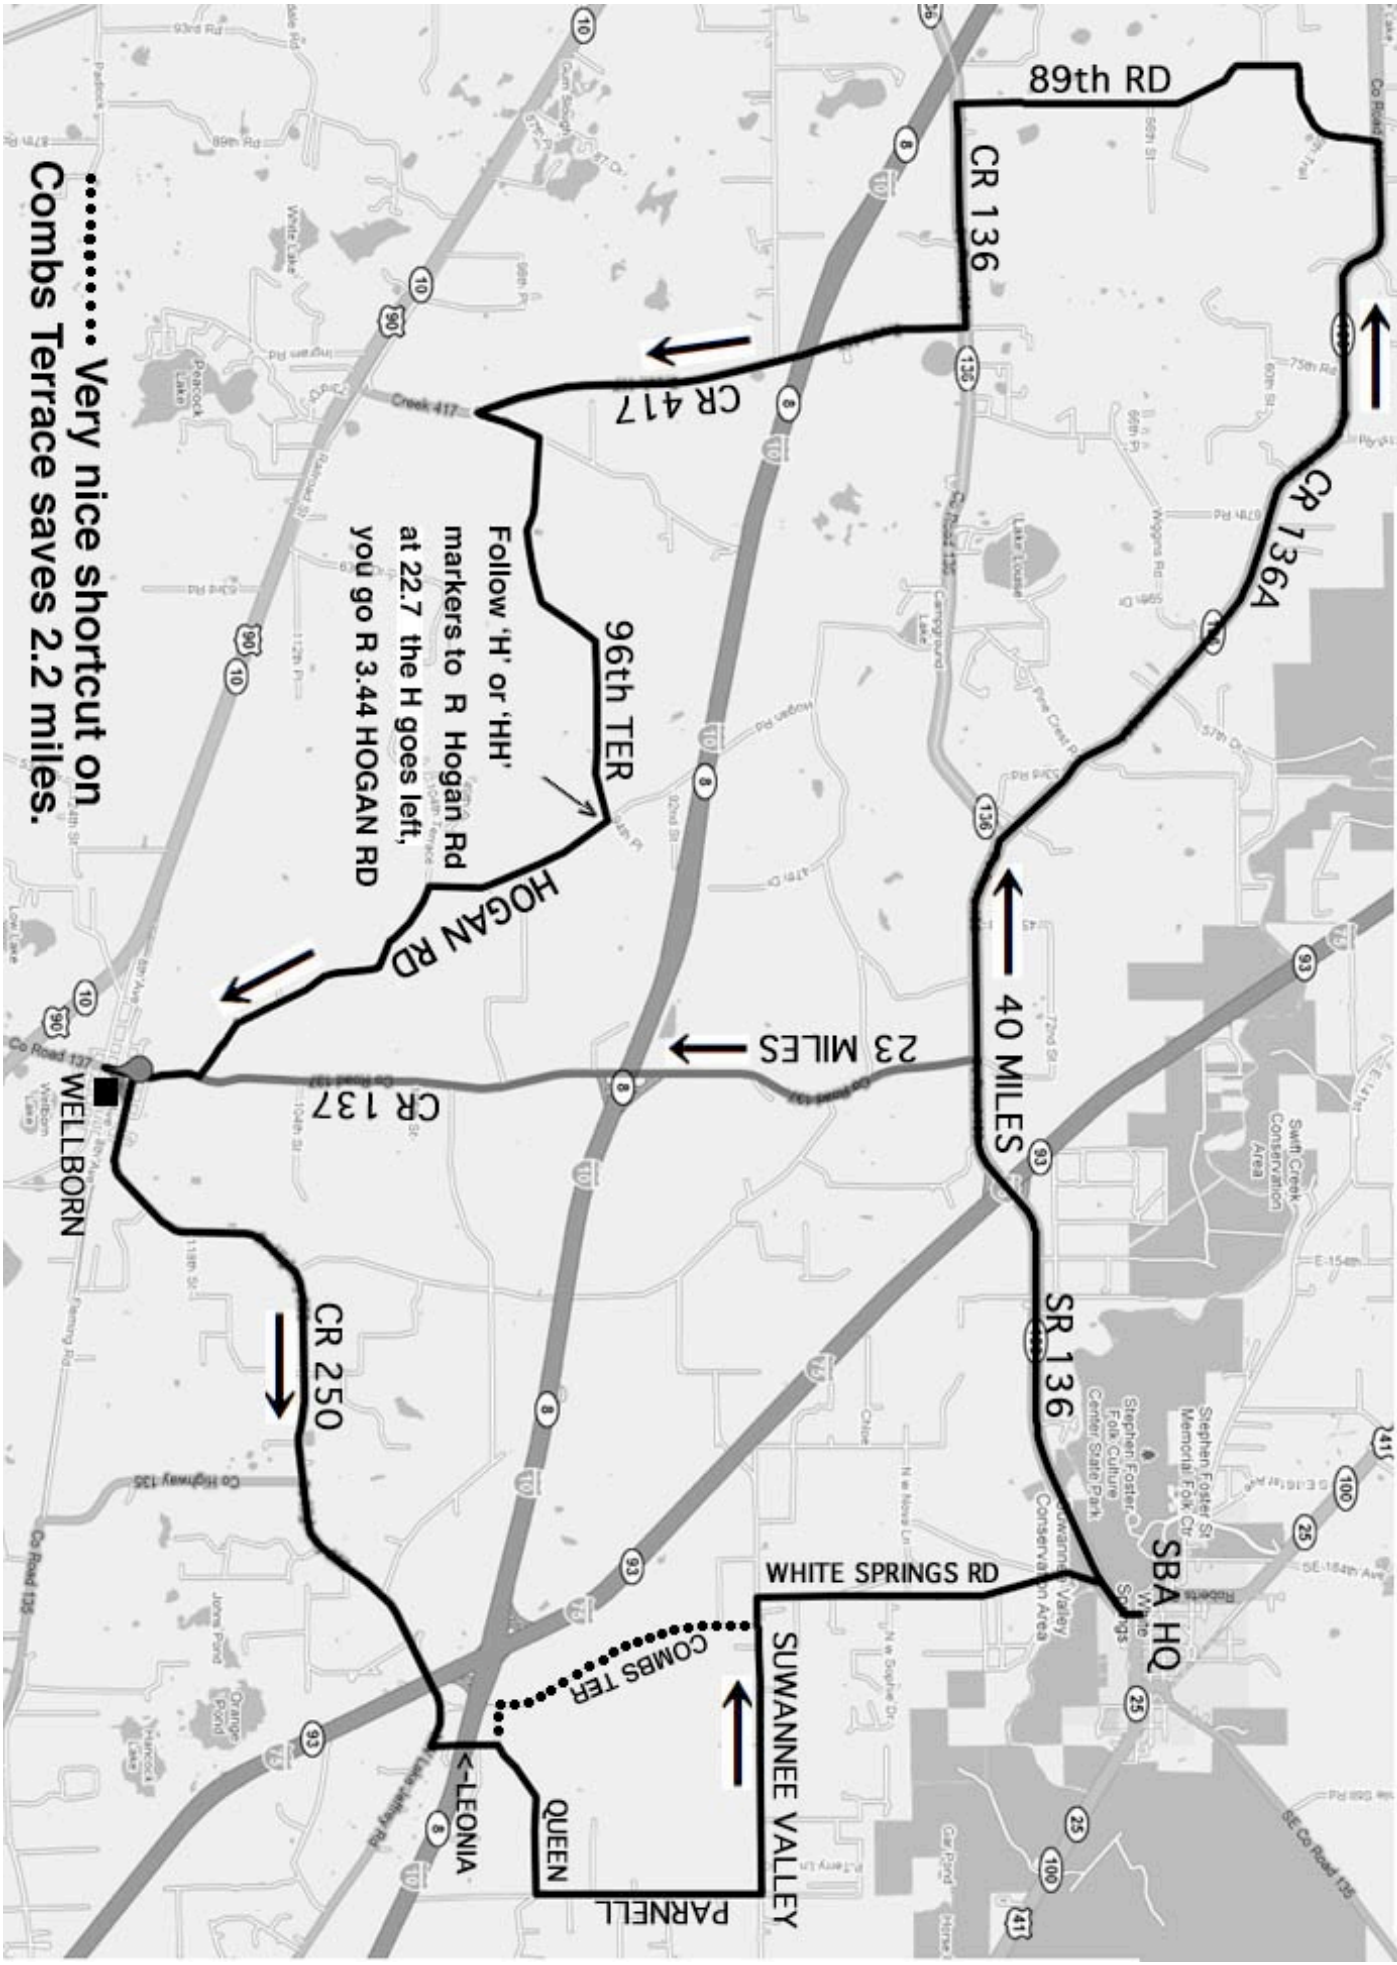

# The Longer Whistlestop Ride to Wellborn - 40 miles

..... Very nice shortcut on Combs Terrace saves 2.2 miles.